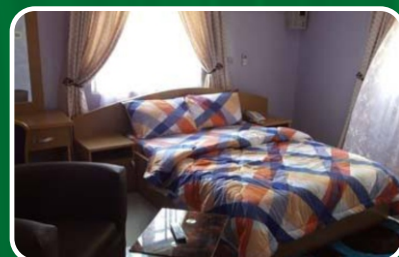

## Wingate Exotic Hotel

📍 KM 10, University Road, Tanke, Ilorin

Dist. to Conf. Venue	Rates	Available Services
• 15.5km from Airport	• Standard - N35000	• Wifi • Complimentary Breakfast
	• Superior - N40,000	
• 1.5km from NOC Hotel	• Queenbik - N50,000	• Swimming Pool
	• Yemkol Suites - N65,000	• Gym etc
	• TK Suites - N75,000	

## Sinclair Hotel

6, Station Road, GRA, Ilorin

Dist. to Conf. Venue	Rates	Available Services
• 13.8km from Airport	• Single - N20,000	• Wifi • Complimentary Breakfast
	• Standard - N30,000	
• 2.2km from NOC Hotel	• Queen - N35,000	• Swimming Pool
	• Deluxe - N40,000	• Gym etc
	• Double Deluxe - N45,000	
	• Villa Suite - N60,000	

## Suitoria Hotel

NNPC, Pipeline Road, Ilorin

Dist. to Conf. Venue	Rates	Available Services
• 15.1km from Airport	• Standard - N24,000	• Wifi • Complimentary Breakfast
	• Executive Double - N26,000	
• 4.3km from NOC Hotel	• Royal - N32,000	• Swimming Pool etc