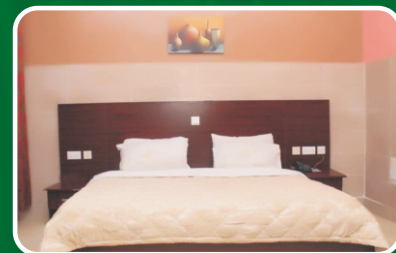

## DePeace Hotel and Suites (AGSM Venue)

📍 University Road, After Rhema Chapel, Tanke, Ilorin

Dist. to Conf. Venue	Rates	Available Services
• 15km from Airport	• Deluxe - N23,000	• Wifi
	• Royal Deluxe - N28,000	• Complimentary Breakfast
	• Double Queen - N35,000	• Swimming Pool
	• Premium Suites - N60,000	• Gym etc

## Princess Luxury Hotel

📍 Plot 21, Pipeline Road, Tanke, Ilorin

Dist. to Conf. Venue	Rates	Available Services
• 15.8km from Airport	• Standard - N20,000	• Wifi
	• Luxury - N25,000	• Complimentary Breakfast
• 1.6km from NOC Hotel	• Executive - N30,000	• Swimming Pool
	• Royal - N38,500	• Gym etc
	• Diplomat - N40,000	
	• Executive Royal - N75,000	

## Wingate Exotic Hotel

📍 KM 10, University Road, Tanke, Ilorin

Dist. to Conf. Venue	Rates	Available Services
• 15.5km from Airport	• Standard - N35000	• Wifi • Complimentary Breakfast
	• Superior - N40,000	
• 1.5km from NOC Hotel	• Queenbik - N50,000	• Swimming Pool
	• Yemkol Suites - N65,000	• Gym etc
	• TK Suites - N75,000	

## Suitoria Hotel

NNPC, Pipeline Road, Ilorin

Dist. to Conf. Venue	Rates	Available Services
• 15.1km from Airport	• Standard - N24,000	• Wifi • Complimentary Breakfast
	• Executive Double - N26,000	
• 4.3km from NOC Hotel	• Royal - N32,000	• Swimming Pool etc