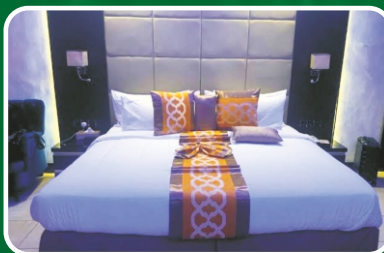

## DePeace Hotel and Suites (AGSM Venue)

📍 University Road, After Rhema Chapel, Tanke, Ilorin

Dist. to Conf. Venue	Rates	Available Services
• 15km from Airport	• Deluxe - N23,000	• Wifi
	• Royal Deluxe - N28,000	• Complimentary Breakfast
	• Double Queen - N35,000	• Swimming Pool
	• Premium Suites - N60,000	• Gym etc

## Princess Luxury Hotel

📍 Plot 21, Pipeline Road, Tanke, Ilorin

Dist. to Conf. Venue	Rates	Available Services
• 15.8km from Airport	• Standard - N20,000	• Wifi
	• Luxury - N25,000	• Complimentary Breakfast
• 1.6km from NOC Hotel	• Executive - N30,000	• Swimming Pool
	• Royal - N38,500	• Gym etc
	• Diplomat - N40,000	
	• Executive Royal - N75,000	

## Wingate Exotic Hotel

📍 KM 10, University Road, Tanke, Ilorin

Dist. to Conf. Venue	Rates	Available Services
• 15.5km from Airport	• Standard - N35000	• Wifi • Complimentary Breakfast
	• Superior - N40,000	
• 1.5km from NOC Hotel	• Queenbik - N50,000	• Swimming Pool
	• Yemkol Suites - N65,000	• Gym etc
	• TK Suites - N75,000	

## Suitoria Hotel

NNPC, Pipeline Road, Ilorin

Dist. to Conf. Venue	Rates	Available Services
• 15.1km from Airport	• Standard - N24,000	• Wifi • Complimentary Breakfast
	• Executive Double - N26,000	
• 4.3km from NOC Hotel	• Royal - N32,000	• Swimming Pool etc