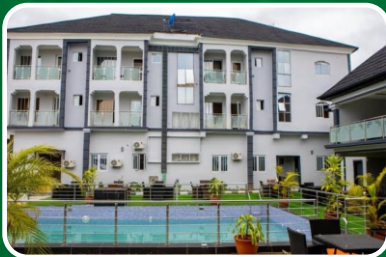

## DePeace Hotel and Suites (AGSM Venue)

📍 University Road, After Rhema Chapel, Tanke, Ilorin

Dist. to Conf. Venue	Rates	Available Services
• 15km from Airport	• Deluxe - N23,000	• Wifi
	• Royal Deluxe - N28,000	• Complimentary Breakfast
	• Double Queen - N35,000	• Swimming Pool
	• Premium Suites - N60,000	• Gym etc

## Princess Luxury Hotel

📍 Plot 21, Pipeline Road, Tanke, Ilorin

Dist. to Conf. Venue	Rates	Available Services
• 15.8km from Airport	• Standard - N20,000	• Wifi
	• Luxury - N25,000	• Complimentary Breakfast
• 1.6km from NOC Hotel	• Executive - N30,000	• Swimming Pool
	• Royal - N38,500	• Gym etc
	• Diplomat - N40,000	
	• Executive Royal - N75,000	

## Wingate Exotic Hotel

📍 KM 10, University Road, Tanke, Ilorin

Dist. to Conf. Venue	Rates	Available Services
• 15.5km from Airport	• Standard - N35000	• Wifi • Complimentary Breakfast
	• Superior - N40,000	
• 1.5km from NOC Hotel	• Queenbik - N50,000	• Swimming Pool
	• Yemkol Suites - N65,000	• Gym etc
	• TK Suites - N75,000	